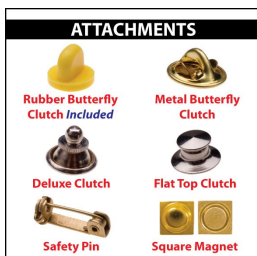

Colors: Brushed Brass, Stainless Steel

IMPLP125

Imprinted Lapel Pin, Full Colour Print, Epoxy Surface, Up to 1.25 Inches

These lapel pins are perfect if you're looking for pins with colour detail. The epoxy protects from scratching and gives a luster look. Free artwork & proof.

Colors: Brushed Brass, Stainless Steel

Imprinted Lapel Pin, Full Colour Print, Epoxy Surface, Up to 1.5 Inches

These lapel pins are perfect if you're looking for pins with colour detail. The epoxy protects from scratching and gives a luster look. Free artwork & proof.

Colors: Brushed Brass, Stainless Steel

Optional Attachments

Optional Lapel Pin Attachments

Lapel pins come with a rubber butterfly clutch but we have other attachment options available. Contact us for a quote for optional attachment prices.