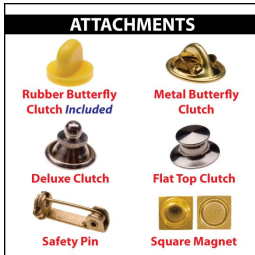

Colors: Gold, Silver, Bronze, Shiny or Antique

CLOILP15

Cloisonne Lapel Pin, Full Colour Print, Up to 1.5 Inches

Cloisonné lapel pins are made of jewelry-grade materials and crafted to showcase fine details. Free artwork and free proof, no die or setup, turnaround three weeks.

Colors: Gold, Silver, Bronze, Shiny or Antique

Optional Attachments

Optional Lapel Pin Attachments

Lapel pins come with a rubber butterfly clutch but we have other attachment options available. Contact us for a quote for optional attachment prices.