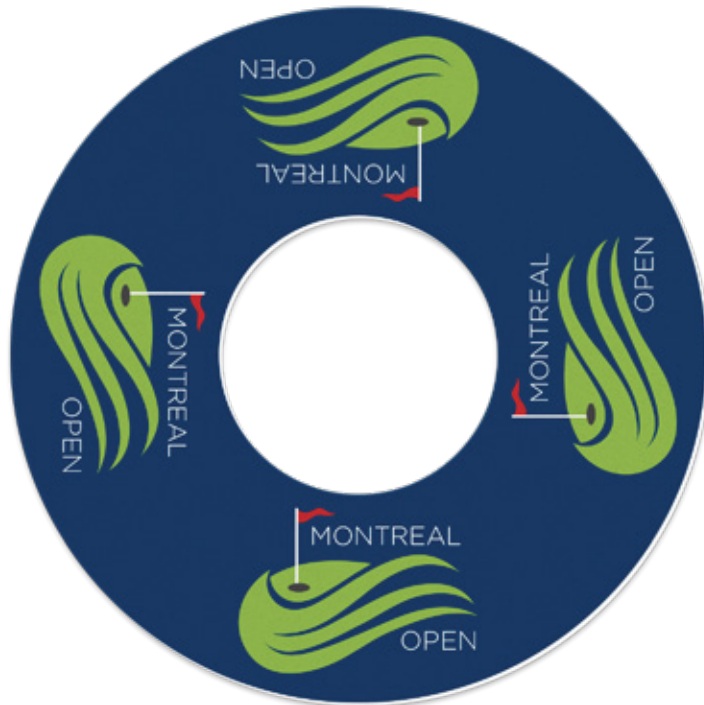

GOLF CUP ADVERTISING RING

GCA-4CP

.020 white PVC plastic Golf Cup Advertising Ring

4 Colour Process Imprint on Front

3.75" dia.

36	72	144	288	504
8.00	4.47	2.99	1.72	1.26
C	C	C	C	C

Production time after approval: 6 to 8 working days