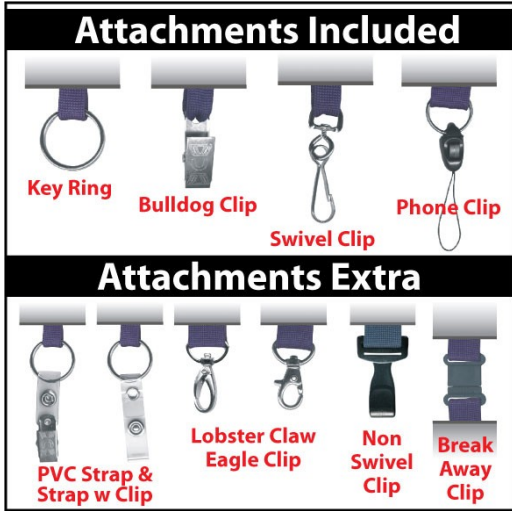

Lanyard Attachments

Please Contact Us For A Quote.

We have a great selection of lanyards that can be printed single colour or full colour. Our lanyards also come with a large selection of attachments depending on your particular need. Some are included and some are extra. Let us know the attachment you want when you request a quote. Lanyards are made off shore and require 3-4 weeks turnaround after proof approval.