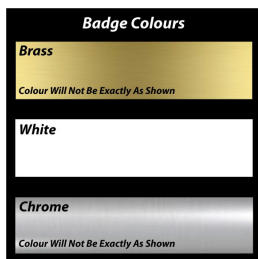

Colors: Brass, Chrome Silver, White Aluminum

PHYSICIAN
QUALITY
IMPROVEMENT

Jennifer Atchison
Coordinator

50	100	250	500	1000	0
12.05	10.43	9.52	8.38	7.30	0.00

BB-104 One Colour Logo

Metal Name Badge With One Colour Logo And Personalization, 1-3/8" x 2.5"

Quality metal name badge, logo printed one colour. Pin back included, magnet extra. Quality guaranteed. Free artwork, free mock up, free proof, we ship anywhere.

Colors: Brass, Chrome Silver, White Aluminum

50	100	250	500	1000	0
11.78	10.19	9.28	8.16	7.11	0.00

Metal Window Badge With One Colour Logo, 2-7/8" x 1-5/8" x 1/2" Window

Quality metal name badge, logo printed one colour. Pin back included, magnet extra. Quality guaranteed. Free artwork, free mock up, free proof, we ship anywhere.

Colors: Brass, Chrome Silver

50	100	250	500	1000	0
8.83	7.75	7.14	6.30	5.50	0.00

Badge Colours

Name Badge Colours

Chrome or Brass Plated Steel 0.020 Thick or White Aluminum 0.025 Thick. We Can Print Solid Colour Backgrounds on Sublimated Badges.