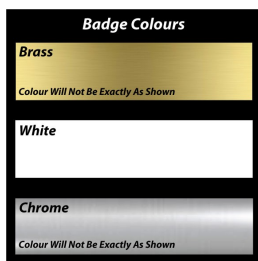

Colors: Gold, Silver

10	25	50	100	250	500
36.10	26.30	22.00	19.80	17.75	15.81

MF-101 Metal Frame One Colour Logo

Metal Frame Badge, Printed Inserts w Logo, Engraved Names, .75" x 2.75"

Quality metal name badge, Hot stamped logo. Pin back included, magnet extra. Quality guaranteed. Free artwork, free mock up, free proof, we ship anywhere.

Colors: Gold, Silver

10	25	50	100	250	500
13.40	11.15	10.10	9.40	8.60	7.85

MF-102 Metal Frame One Colour Logo

Metal Frame Badge, Printed Inserts With Logo, Engraved Names, 3" x 1"

Quality metal name badge, Hot stamped logo. Pin back included, magnet extra. Quality guaranteed. Free artwork, free mock up, free proof, we ship anywhere.

Colors: Gold, Silver

10	25	50	100	250	500
14.70	12.45	11.40	10.70	9.90	9.15

MF-103 Metal Frame One Colour Logo

Metal Frame Badge, Printed Inserts With Logo, Engraved Names, 3" x 1.5"

Quality metal name badge, Hot stamped logo. Pin back included, magnet extra. Quality guaranteed. Free artwork, free mock up, free proof, we ship anywhere.

Colors: Gold, Silver

10	25	50	100	250	500
16.20	13.95	12.90	12.20	11.40	10.65

Badge Colours

Name Badge Colours

Chrome or Brass Plated Steel 0.020 Thick or White Aluminum 0.025 Thick. We Can Print Solid Colour Backgrounds on Sublimated Badges.