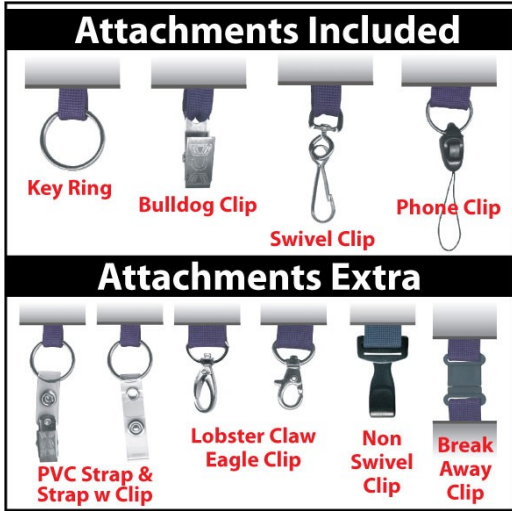

Colors: Various

300	500	1000	0
4.13	3.07	2.58	0.00

OS506EGH

Lanyard Eyeglasses Holders, Full Colour Print, 1/2" x 36"

Eye Glasses Lanyard, various attachments and colours, free artwork, free proof, no setup, 3-4 week turnaround, quality guaranteed, we ship anywhere

Colors: Various

300	500	1000	0
4.30	3.25	2.81	0.00

Lanyard Attachments

Please Contact Us For A Quote.

We have a great selection of lanyards that can be printed single colour or full colour. Our lanyards also come with a large selection of attachments depending on your particular need. Some are included and some are extra. Let us know the attachment you want when you request a quote. Lanyards are made off shore and require 3-4 weeks turnaround after proof approval.